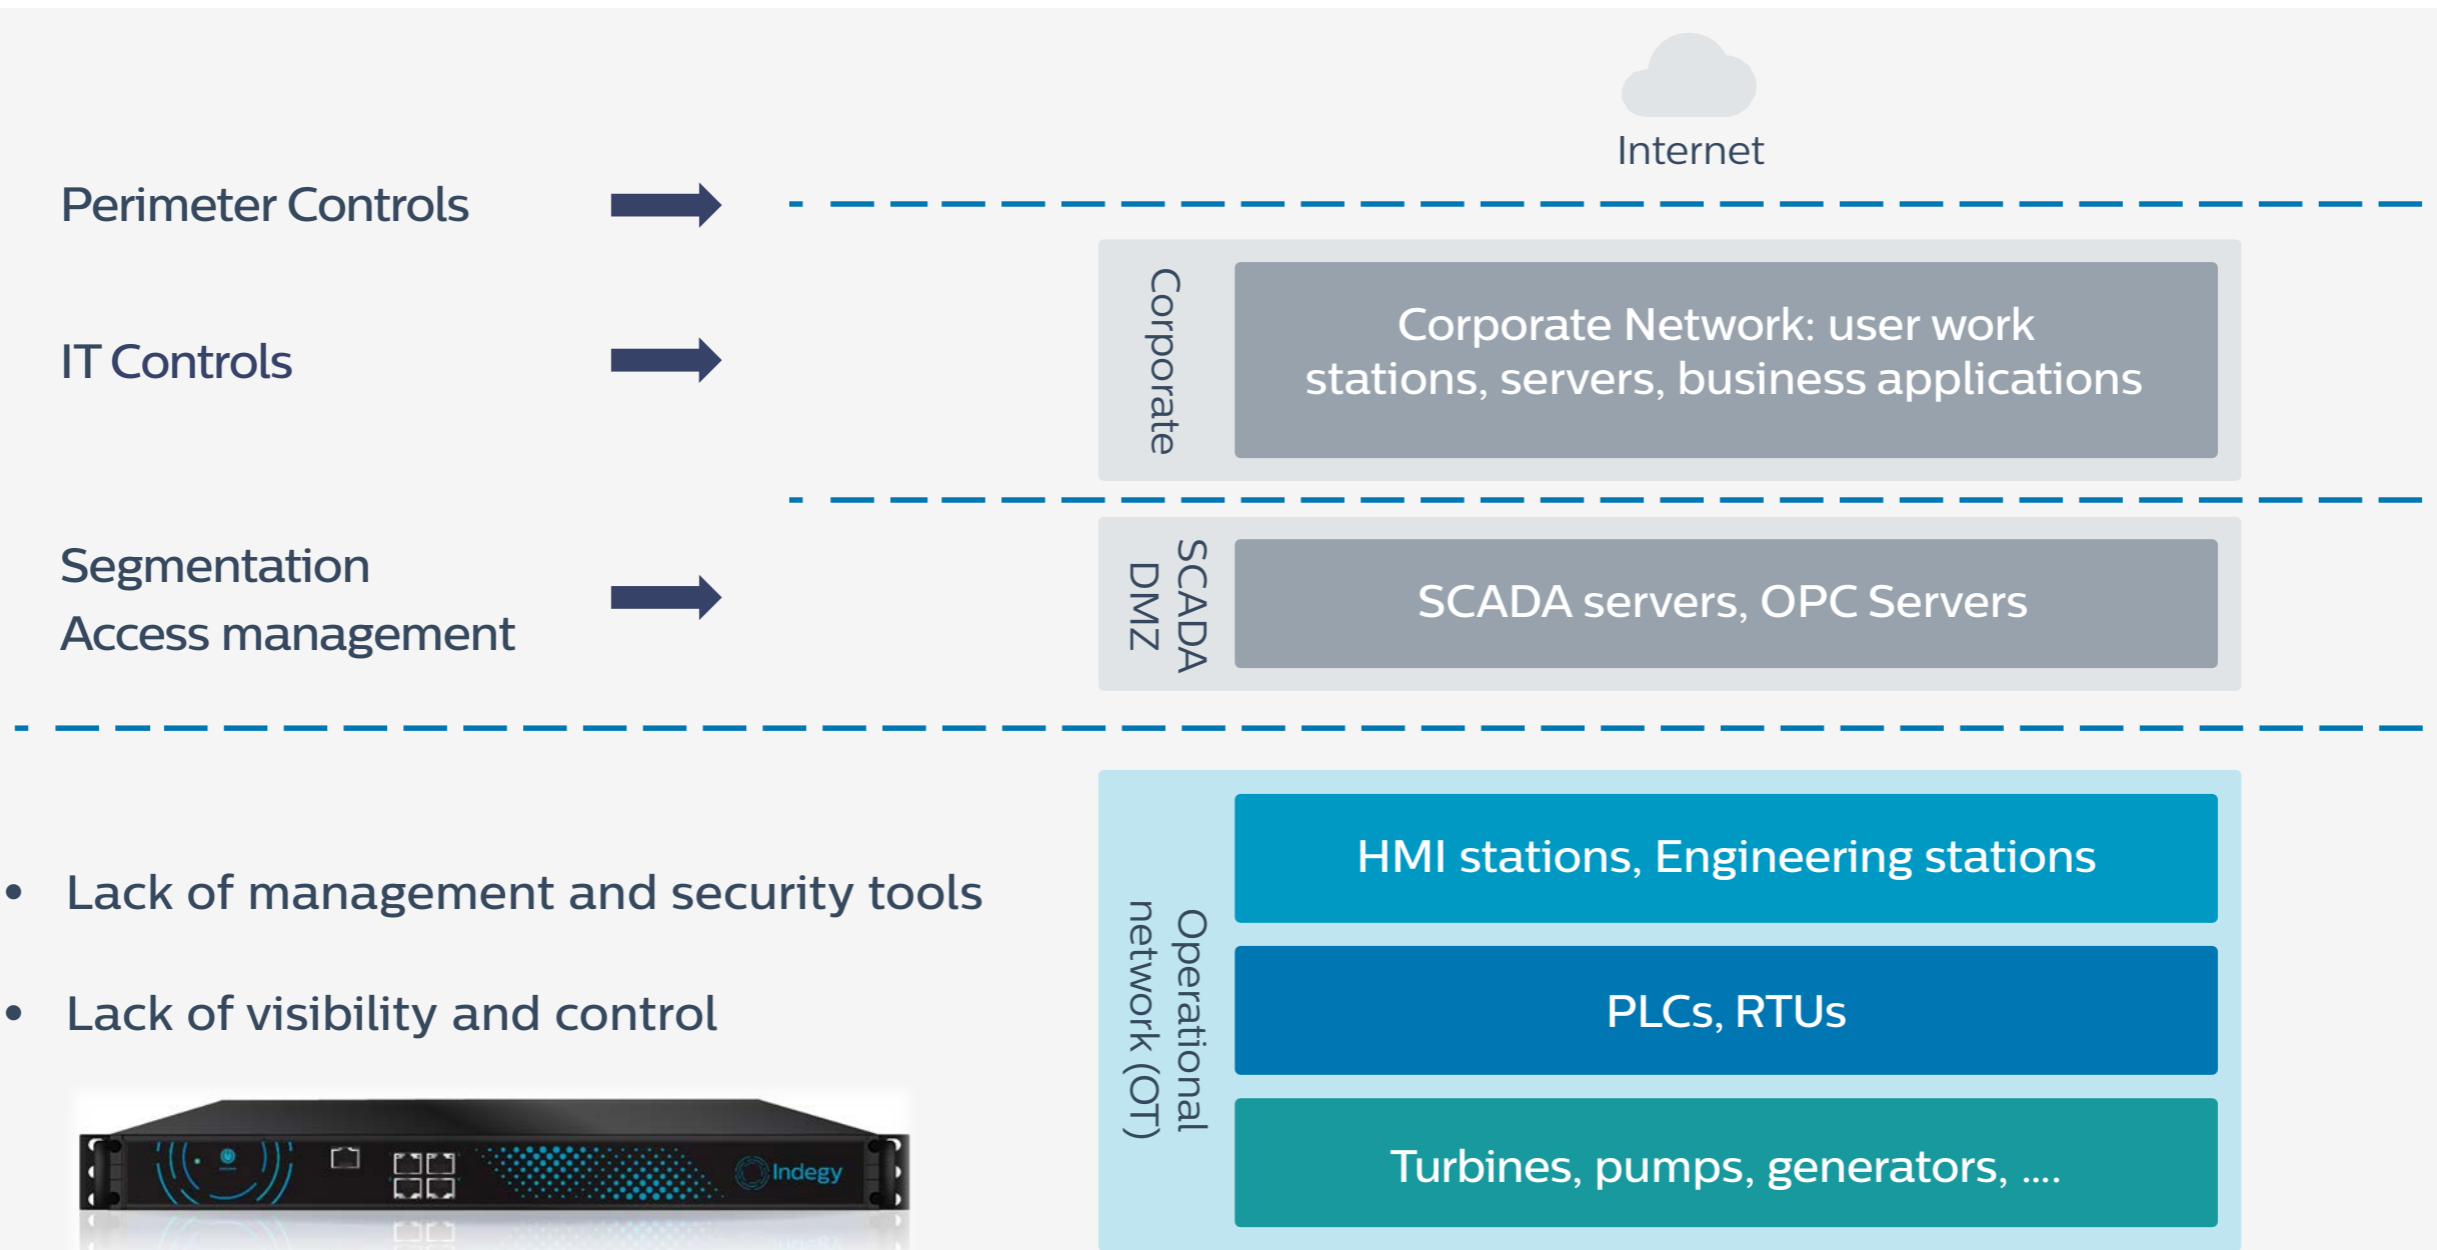

Dana Tamir
VP Marketing
Trusteer, Imperva, Symantec

Securing Against **Operational Disruptions**
caused by **Cyber Threats, Malicious Insiders and**
Human Error, by providing **Visibility and Control**
to industrial networks.

Visibility in the Operational Network

- Lack of management and security tools
- Lack of visibility and control

The Indegy Industrial Cyber Security Platform

Visibility and Control for ICS Networks

- **Software solution, delivered as a turn-key appliance**
- **Agentless, Non intrusive**
- **Monitors ICS Network Activity**
 - Data-Plane: Process Parameters
 - Control-Plane: Engineering Activities
- **Captures all changes to industrial controllers**
 - Over the network or local on the physical device
 - Authorized or unauthorized

Why Indegy?

Improving operational continuity, safety and reliability by providing real-time situational awareness and security for industrial control networks

- ✓ Patent pending ICS monitoring technology inspects critical control-layer activities
- ✓ Unique combination of cyber security and operational benefits
- ✓ Low-Touch network deployment doesn't disrupt operations