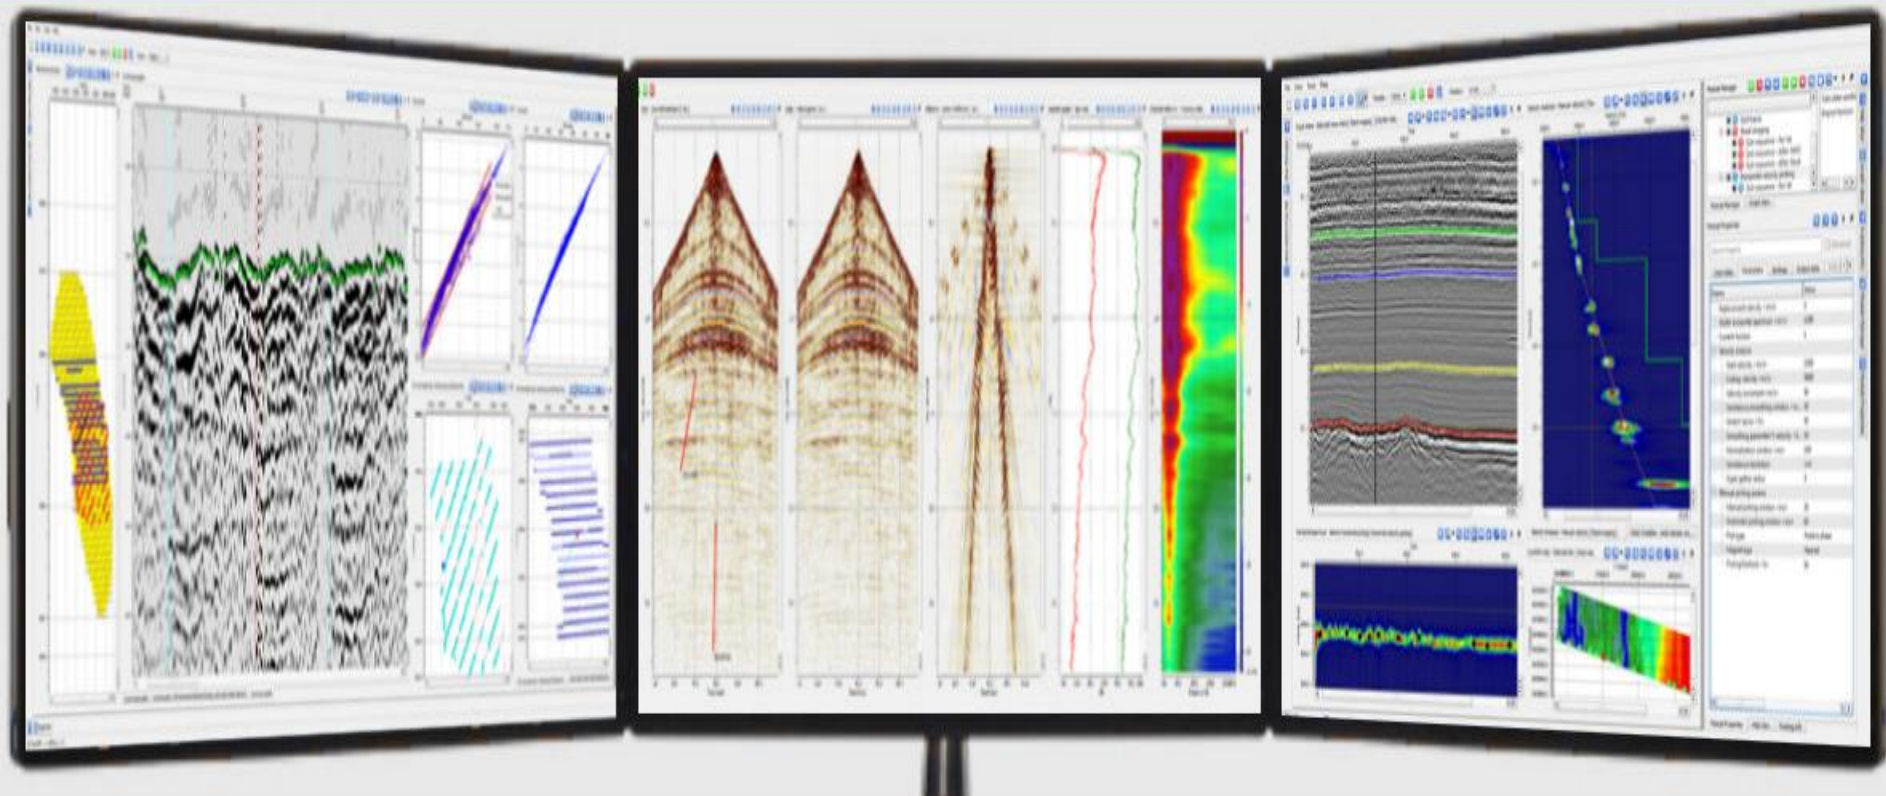

Geomage g-Platform©

Seismic Processing Software